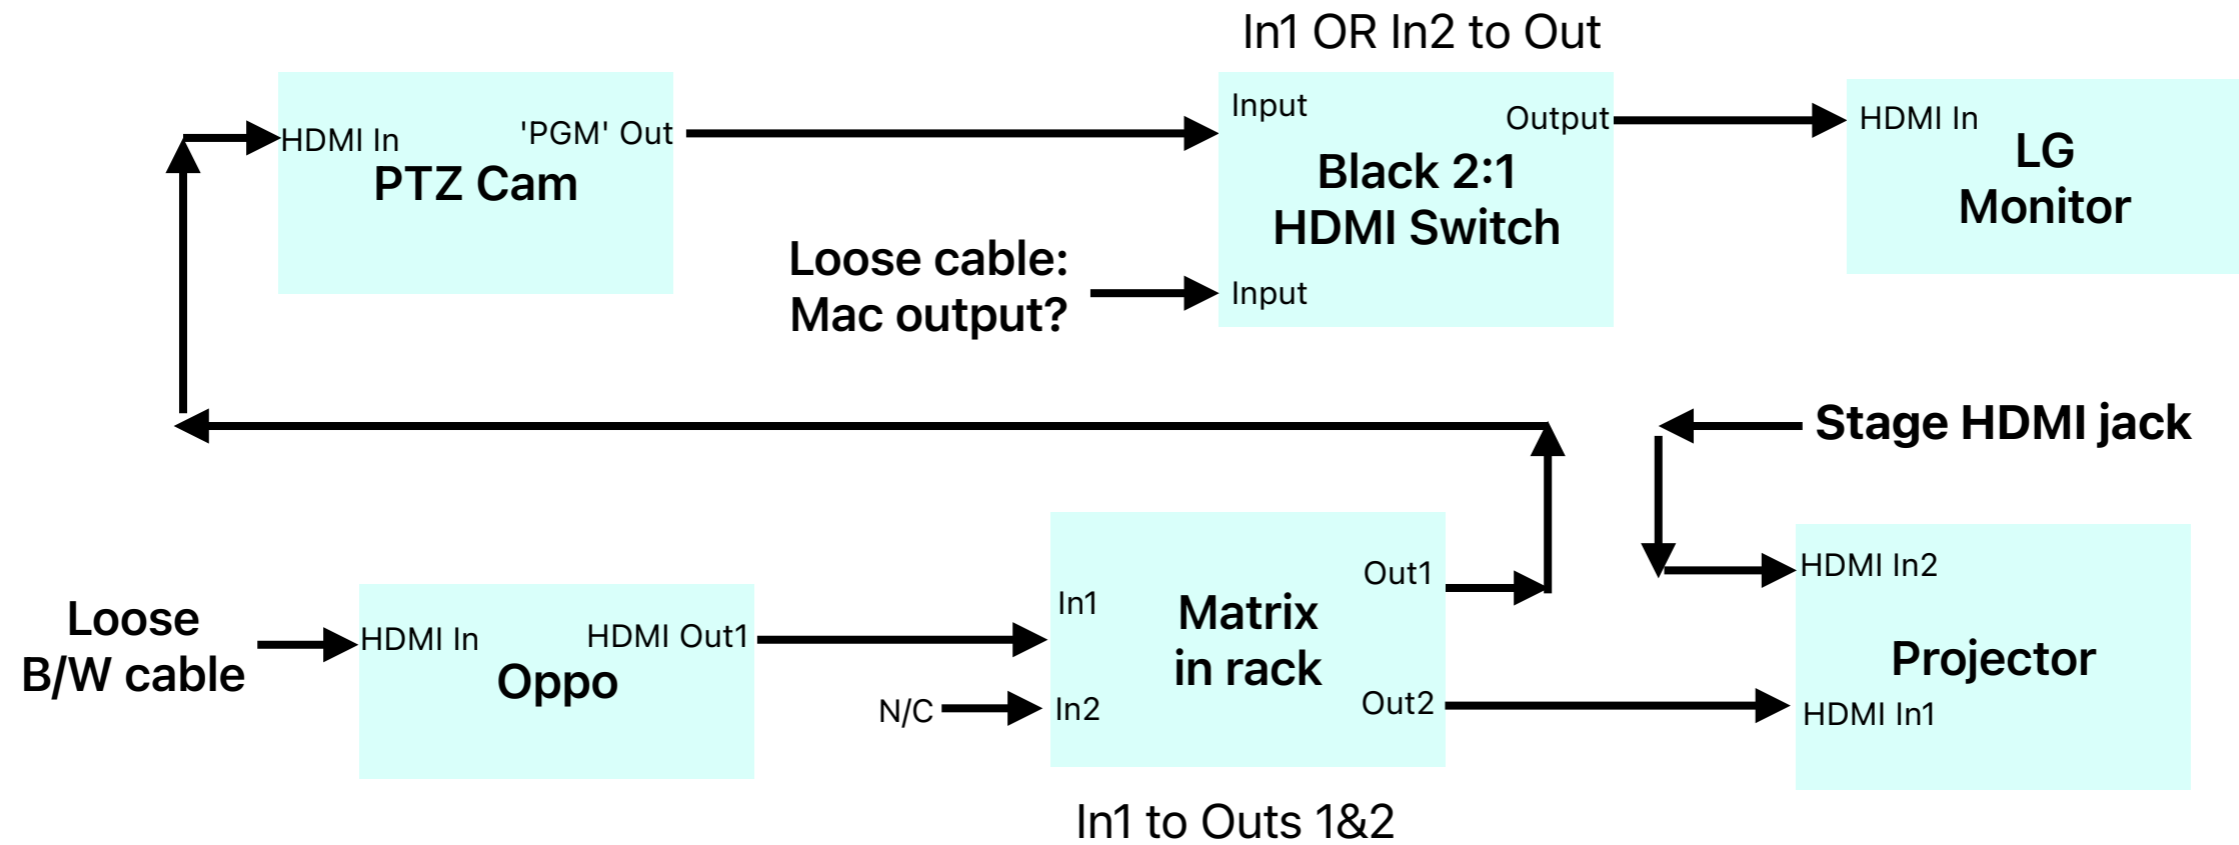

SKH HDMI(Video) Signal Flow

As found March 24 '26

Allegro A/V Solutions
Live Sound & A/V Systems Consultation

Susan Pankratz Owner
Engineer / Electronics Tech / Teacher

pankratz@books57.net
831-325-7282 (cell)
<https://books57.net/AllegroAudio.html>